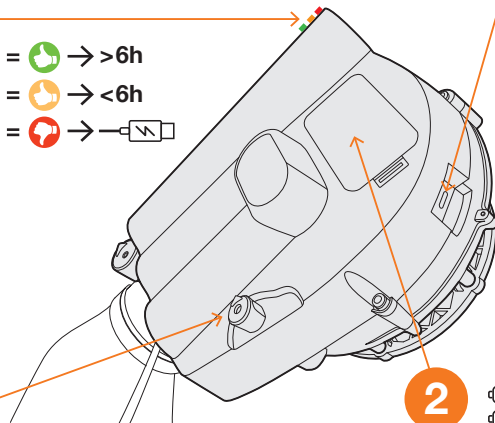

QUICK START MANUAL

- 1x / 3s = → >6h
- 1x / 3s = → <6h
- 1x / 3s = →

- ON-OFF / AUTO-TEST**
- 1x / 3s =
 - 1x / 3s = →
 - = →

-
- 20' - 40' → USB 5V DC 2A

- /
- /

- 40' - 80' → 2x AA/LR6 1,5V

- 2x / s
- 2x / s
- 1x / 3s =